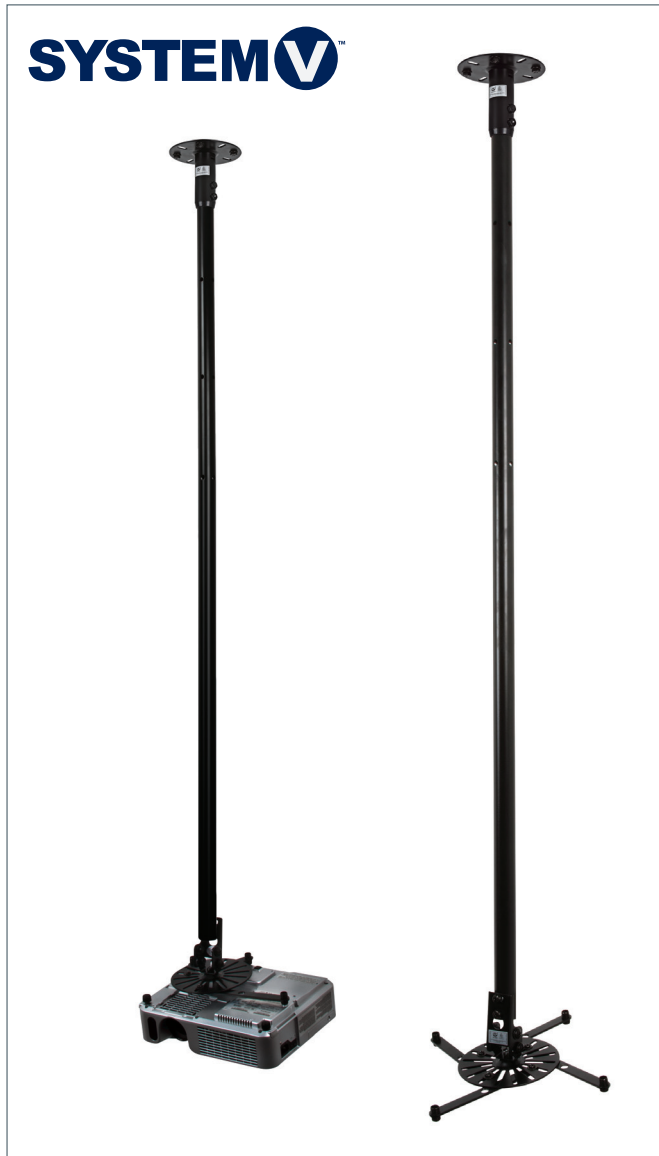

Long Drop Projector Ceiling Mount

For more information please visit www.btechavmounts.com/BT5890-150

BT5890-150

BT5890-150

Long Drop Projector Ceiling Mount

Designed for LCD/LED/DLP
projectors up to 10kg (22lbs)

- Integrated cable management
- Keyhole 'hook-on' feature for easy installation
- +/- 15° tilt adjustment, +/- 15° roll adjustment and 360° swivel
- Ceiling Drop: 1645mm (64.8")
- Maximum distance between any 2 fixing points: 493mm
- Maximum fixing square: 300 x 300mm or 400 x 200mm
- Projector can be mounted directly to the carousel
- Suitable for projectors using M2.5, M3, M4, M5 and M6 fixings
- Supplied with safety bolt for a secure installation
- Additional holes along pole length allow pole to be cut to desired length
- Ceiling fixings and all mounting hardware included
- Available in Black and White
- Also Available:

BT5890-010:

Short Drop Projector Ceiling Mount
Ceiling drop: 190mm (7.5")

BT5890-075:

Long Drop Projector Ceiling Mount
Ceiling drop: 895mm (35.2")

BT5820-CP:

Ceiling Mount Cover Plate
Hides ceiling mount fixings for a smarter installation

Available in Black or White

Supplied with safety bolt for a secure installation

+/- 15° tilt adjustment, +/- 15° roll adjustment and 360° swivel

Integrated cable management

Long Drop Projector Ceiling Mount