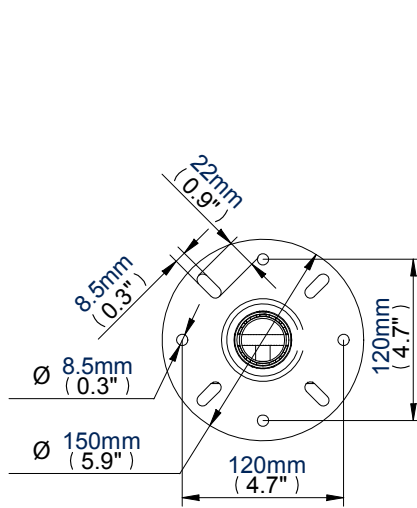

Long Drop Projector Ceiling Mount

For more information please visit www.btechavmounts.com/BT5890-150

BT5890-150

Ceiling Plate