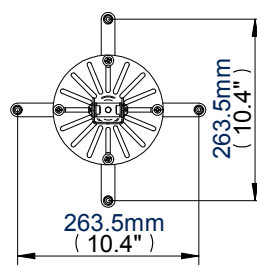

- Integrated cable management
- Keyhole 'hook-on' feature for easy installation
- +/- 15° tilt adjustment, +/- 15° roll adjustment and 360° swivel
- Ceiling Drop: 1645mm (64.8")
- Maximum distance between any 2 fixing points: 493mm
- Maximum fixing square: 300 x 300mm or 400 x 200mm
- Projector can be mounted directly to the carousel
- Suitable for projectors using M2.5, M3, M4, M5 and M6 fixings
- Supplied with safety bolt for a secure installation
- Additional holes along pole length allow pole to be cut to desired length
- Ceiling fixings and all mounting hardware included
- Available in Black and White
- Also Available:

BT5890-010:

Short Drop Projector Ceiling Mount
Ceiling drop: 190mm (7.5")

BT5890-075:

Long Drop Projector Ceiling Mount
Ceiling drop: 895mm (35.2")

BT5820-CP:

Ceiling Mount Cover Plate
Hides ceiling mount fixings for a smarter installation

Available in Black or White

Supplied with safety bolt for a secure installation

+/- 15° tilt adjustment, +/- 15° roll adjustment and 360° swivel

Integrated cable management

Long Drop Projector Ceiling Mount

For more information please visit www.btechavmounts.com/BT5890-150

BT5890-150

Ceiling Plate

Ceiling Mount

Interface

No Legs

Short Legs

Long Legs