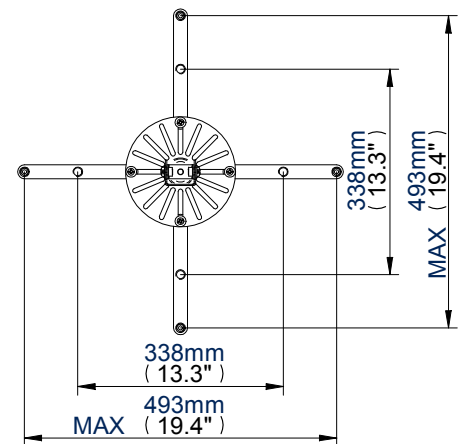

- Integrated cable management
- Keyhole 'hook-on' feature for easy installation
- +/- 15° tilt adjustment, +/- 15° roll adjustment and 360° swivel
- Ceiling Drop: 1645mm (64.8")
- Maximum distance between any 2 fixing points: 493mm
- Maximum fixing square: 300 x 300mm or 400 x 200mm
- Projector can be mounted directly to the carousel
- Suitable for projectors using M2.5, M3, M4, M5 and M6 fixings
- Supplied with safety bolt for a secure installation
- Additional holes along pole length allow pole to be cut to desired length
- Ceiling fixings and all mounting hardware included
- Available in Black and White
- Also Available:

BT5890-010:

Short Drop Projector Ceiling Mount
Ceiling drop: 190mm (7.5")

BT5890-075:

Long Drop Projector Ceiling Mount
Ceiling drop: 895mm (35.2")

BT5820-CP:

Ceiling Mount Cover Plate
Hides ceiling mount fixings for a smarter installation

Available in Black or White

Supplied with safety bolt for a secure installation

+/- 15° tilt adjustment, +/- 15° roll adjustment and 360° swivel

Integrated cable management

Long Drop Projector Ceiling Mount

For more information please visit www.btechavmounts.com/BT5890-150

BT5890-150

Ceiling Plate

Ceiling Mount

Interface

No Legs

Short Legs

Long Legs