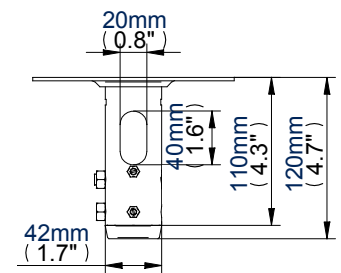

Ceiling Mount