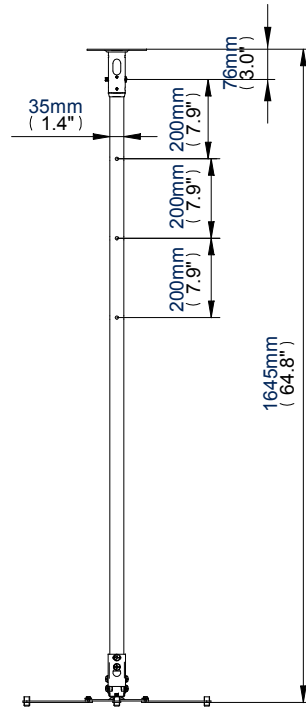

- Integrated cable management
- Keyhole 'hook-on' feature for easy installation
- +/- 15° tilt adjustment, +/- 15° roll adjustment and 360° swivel
- Ceiling Drop: 1645mm (64.8")
- Maximum distance between any 2 fixing points: 493mm
- Maximum fixing square: 300 x 300mm or 400 x 200mm
- Projector can be mounted directly to the carousel
- Suitable for projectors using M2.5, M3, M4, M5 and M6 fixings
- Supplied with safety bolt for a secure installation
- Additional holes along pole length allow pole to be cut to desired length
- Ceiling fixings and all mounting hardware included
- Available in Black and White
- Also Available:

BT5890-010:

Short Drop Projector Ceiling Mount
Ceiling drop: 190mm (7.5")

BT5890-075:

Long Drop Projector Ceiling Mount
Ceiling drop: 895mm (35.2")

BT5820-CP:

Ceiling Mount Cover Plate
Hides ceiling mount fixings for a smarter installation

Available in Black or White

Supplied with safety bolt for a secure installation

+/- 15° tilt adjustment, +/- 15° roll adjustment and 360° swivel

Integrated cable management

Long Drop Projector Ceiling Mount

For more information please visit www.btechavmounts.com/BT5890-150

BT5890-150

Ceiling Plate

Ceiling Mount

Interface

No Legs

Short Legs

Long Legs