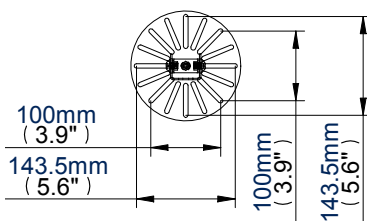

- Integrated cable management
- Keyhole 'hook-on' feature for easy installation
- +/- 15° tilt adjustment, +/- 15° roll adjustment and 360° swivel
- Ceiling Drop: 1645mm (64.8")
- Maximum distance between any 2 fixing points: 493mm
- Maximum fixing square: 300 x 300mm or 400 x 200mm
- Projector can be mounted directly to the carousel
- Suitable for projectors using M2.5, M3, M4, M5 and M6 fixings
- Supplied with safety bolt for a secure installation
- Additional holes along pole length allow pole to be cut to desired length
- Ceiling fixings and all mounting hardware included
- Available in Black and White
- Also Available:

BT5890-010:

Short Drop Projector Ceiling Mount
Ceiling drop: 190mm (7.5")

BT5890-075:

Long Drop Projector Ceiling Mount
Ceiling drop: 895mm (35.2")

BT5820-CP:

Ceiling Mount Cover Plate
Hides ceiling mount fixings for a smarter installation

Available in Black or White

Supplied with safety bolt for a secure installation

+/- 15° tilt adjustment, +/- 15° roll adjustment and 360° swivel

Integrated cable management

Long Drop Projector Ceiling Mount

For more information please visit www.btechavmounts.com/BT5890-150

BT5890-150

Ceiling Plate

Ceiling Mount

Interface

No Legs

Short Legs

Long Legs