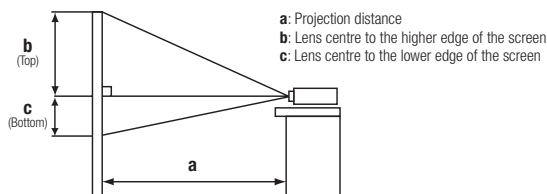

CP-WX8650W / CP-WX8750W

HITACHI
Inspire the Next

Technical Specifications

16:10 (STANDARD LENS ML-713 (NOT INCLUDED))						
Screen size Diagonal	H x V (m)		Projection distance (a)		Screen height (cm)	
			Wide (m)	Tele (m)	b (Top)	c (Bottom)
80" (2.0m)	1.7	1.1	3.0	5.1	120	-12
100" (2.5m)	2.2	1.3	3.7	6.3	150	-15
200" (5.1m)	4.3	2.7	7.4	12.7	299	-30
300" (7.6m)	6.5	4.0	11.2	19.1	449	-45
400" (10.2m)	8.6	5.4	14.9	25.5	598	-60
500" (12.7m)	10.8	6.7	18.7	31.8	748	-75
600" (15.2m)	12.9	8.1	22.4	38.2	897	-90

OPTICAL	
LCD panel	0.75" aspect ratio 16:10
Resolution	WXGA (1280 x 800)
Light output (Brightness)	CP-WX8650W: 6500 ANSI Lumens (Normal Mode)/5200 ANSI Lumens (Eco Mode) CP-WX8750W: 7500 ANSI Lumens (Normal Mode)/6000 ANSI Lumens (Eco Mode)
Colour light output	CP-WX8650W: 6500 ANSI Lumens (Normal Mode)/5200 ANSI Lumens (Eco Mode) CP-WX8750W: 7500 ANSI Lumens (Normal Mode)/6000 ANSI Lumens (Eco Mode)
Contrast ratio	10,000:1
Lens	Powered Zoom, Powered Focus (lens not included)
Lamp Wattage	CP-WX8650: 370W, CP-WX8750: 430W
Lamp life*	2000 Hours (Portrait Mode)/3000 Hours (Normal Mode)/4000 Hours (Eco Mode)
Distance to width ratio (:1)	1.7 (WIDE) / 3.0 (TELE)
Diagonal display size	30"~600" (76cm~1,524cm)
Number of colours	16.7M colours
Keystone	Vertical 10:0 shift, Normal at + 12.8° ~ 7.6° projection angle