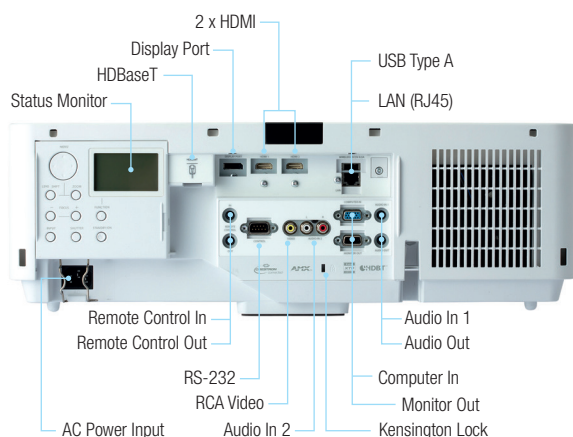

CP-WX8650W / CP-WX8750W

HITACHI
Inspire the Next

Technical Specifications

16:10 (STANDARD LENS ML-713 (NOT INCLUDED))						
Screen size Diagonal	H x V (m)		Projection distance (a)		Screen height (cm)	
			Wide (m)	Tele (m)	b (Top)	c (Bottom)
80" (2.0m)	1.7	1.1	3.0	5.1	120	-12
100" (2.5m)	2.2	1.3	3.7	6.3	150	-15
200" (5.1m)	4.3	2.7	7.4	12.7	299	-30
300" (7.6m)	6.5	4.0	11.2	19.1	449	-45
400" (10.2m)	8.6	5.4	14.9	25.5	598	-60
500" (12.7m)	10.8	6.7	18.7	31.8	748	-75
600" (15.2m)	12.9	8.1	22.4	38.2	897	-90

OPTICAL	
LCD panel	0.75" aspect ratio 16:10
Resolution	WXGA (1280 x 800)
Light output (Brightness)	CP-WX8650W: 6500 ANSI Lumens (Normal Mode)/5200 ANSI Lumens (Eco Mode) CP-WX8750W: 7500 ANSI Lumens (Normal Mode)/6000 ANSI Lumens (Eco Mode)
Colour light output	CP-WX8650W: 6500 ANSI Lumens (Normal Mode)/5200 ANSI Lumens (Eco Mode) CP-WX8750W: 7500 ANSI Lumens (Normal Mode)/6000 ANSI Lumens (Eco Mode)
Contrast ratio	10,000:1
Lens	Powered Zoom, Powered Focus (lens not included)
Lamp Wattage	CP-WX8650: 370W, CP-WX8750: 430W
Lamp life*	2000 Hours (Portrait Mode)/3000 Hours (Normal Mode)/4000 Hours (Eco Mode)
Distance to width ratio (:1)	1.7 (WIDE) / 3.0 (TELE)
Diagonal display size	30"~600" (76cm~1,524cm)
Number of colours	16.7M colours
Keystone	Vertical 10:0 shift, Normal at + 12.8° ~ 7.6° projection angle

CONNECTIONS	
Digital input	2 x HDMI (HDCP compliant), 1 x HDBT, 1 x Display Port
Computer input	1 x Mini-D-sub 15-pin connector
Monitor output	1 x Mini-D-sub 15-pin connector
Video input	1 x RCA connector
Audio input	2 (1 x 3.5mm stereo mini connector, 1 x RCA connector L/R)
Audio output	1 x 3.5mm stereo mini connector
Control	1 x 9-pin D-sub for RS232 control
USB	1 x USB type A (Used for wireless network)
Wired remote control	Yes
Wired network	1 x RJ-45 connector
Wireless network	Optional USB-WL-11N adaptor