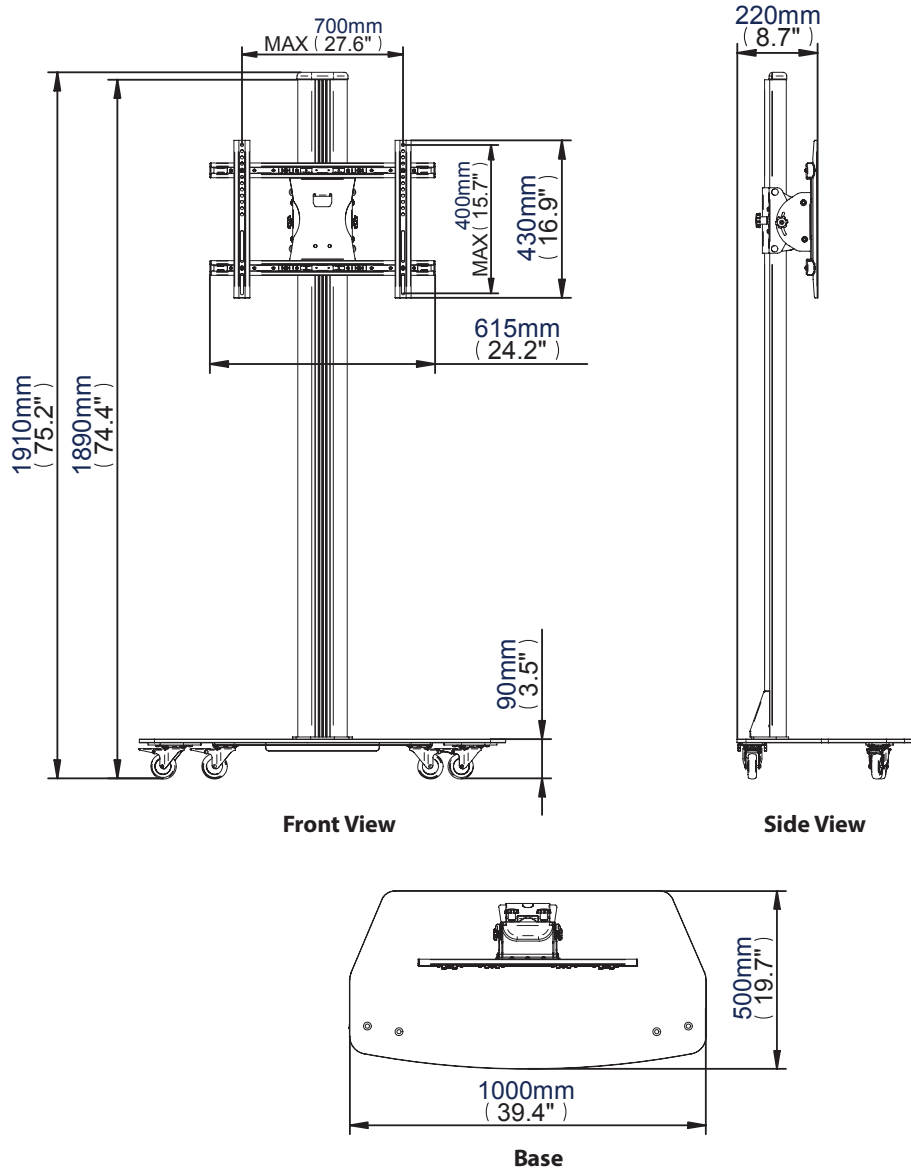

Large Flat Screen Display Trolley with Glass Base

For more information please visit www.btechavmounts.com/BT8505

BT8505

**MAXIMUM
FIXING DIMENSIONS**
HORIZONTAL: 700mm (27.6")
VERTICAL: 400mm (15.7")

BT8505

Large Flat Screen Display Trolley with Glass Base

**Designed for large flat screens
up to 55" (127cm) / 40kg (88lbs)**

- Suitable for Non-VESA patterns from 140 (5.5") x 50mm (1.9") up to 700 (27.6") x 400mm (15.7")
- Suitable for VESA patterns from 200 x 100 up to 600 x 400
- Easy tilt adjustment +15° / -5°
- Includes accessory shelf to hold AV equipment up to 7.5kg (17lbs)
- Cable management included
- Trolley Dimensions (including wheels):
Height: 1910mm (75.2") Width: 1000mm (39.4")
Depth: 500mm (19.7")
- 10mm (0.4") tempered Piano Black safety glass base (BS6206)
- Colours Available: Graphite Black

Stylish tempered glass base. Braked wheels allow for easy manoeuvrability.

Suitable for holding screens up to 50" (127cm).

Includes optional 8mm tempered glass shelf. Ideal for holding DVD, Blu-ray players or game consoles.

Integrated cable management for a clean and tidy installation.

Large Flat Screen Display Trolley with Glass Base

For more information please visit www.btechavmounts.com/BT8505

BT8505

Colour:	Order Ref:	EAN Code:	Master Carton Qty:	Inner Carton Qty:	Master Carton Weight:	Master Carton Cube:
Piano Black Glass Base	BT8505/B	Box 1: 5019318085437	0.5	0/0	26.74kg (58.95lbs)	2.118cbm (0.060cuft)
Graphite Black Pole	BT8505/B	Box 2: 5019318085444	0.5	0/0	29.96kg (0.070lbs)	2.472cbm (0.070cuft)