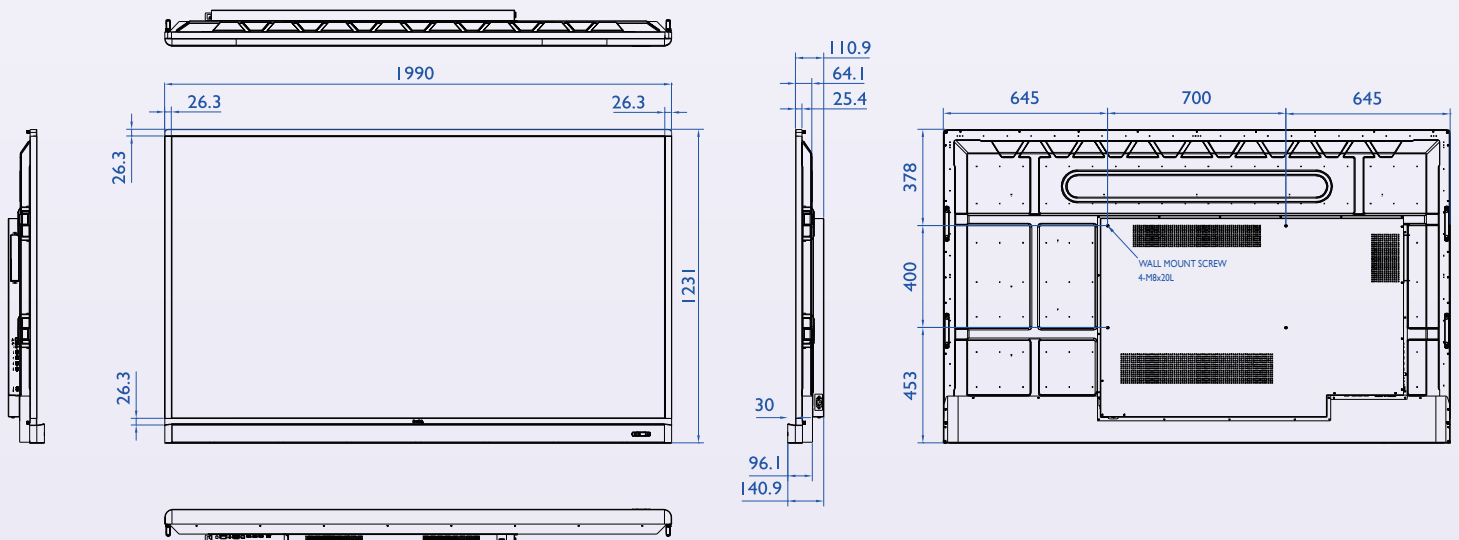

Dimensions

Dealer's Stamp