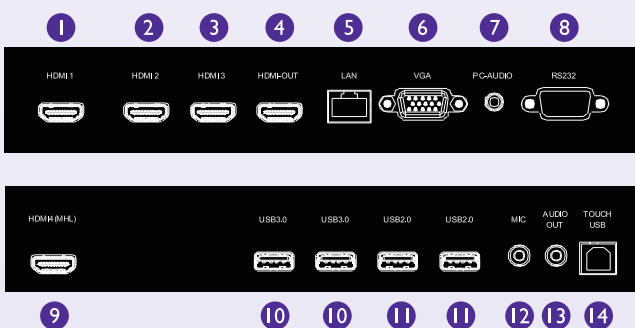

Hassle-Free Maintenance

- **MDA Software**

Multiple Display Administrator (MDA) creates hassle-free maintenance for IT personnel to remotely control the general display settings of IFPs and schedule their on/off times.

- **Over-the-Air Update (OTA)**

Upgrade your displays with the latest BenQ firmware via BenQ's OTA update support to keep them running smoothly at all times.

Input and Output Terminals

- 1 HDMI Input 1 (2,0)
- 2 HDMI Input 2 (2,0)
- 3 HDMI Input 3 (2,0)
- 4 HDMI Output
- 5 LAN
- 6 VGA Input
- 7 Audio Input
- 8 RS232 Input
- 9 HDMI Input 4 (MHL)(2,0)
- 10 USB 3.0
- 11 USB 2.0
- 12 Microphone
- 13 Audio output
- 14 Touch USB port