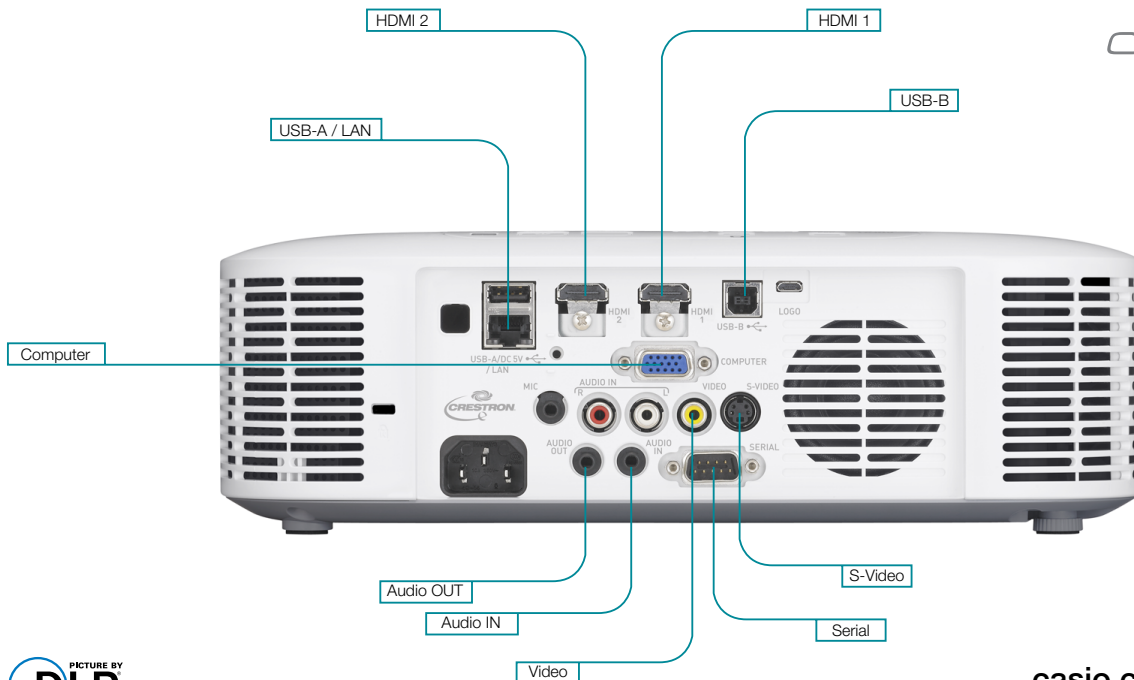

CRESTRON
CONNECTED

The DLP®-Logo is a registered trademark of Texas Instruments.

casio.co.uk/projectors
projectors@casio.co.uk | 020 8208 9453