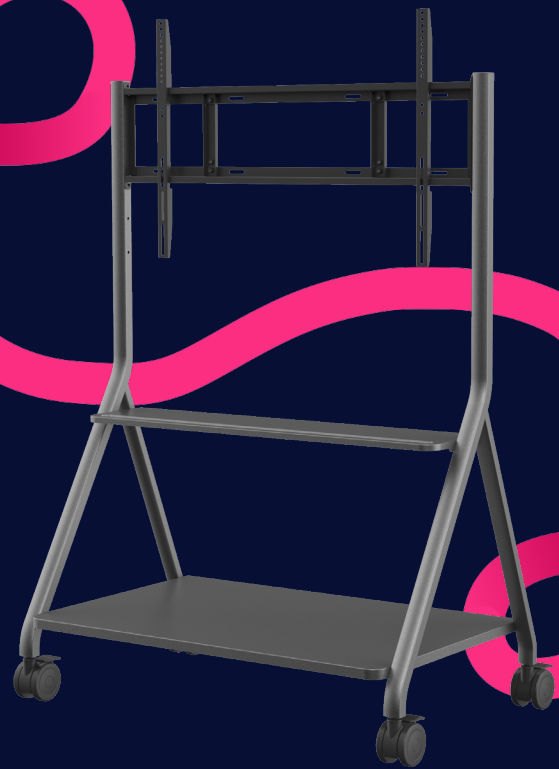

CleverMobile Stand

The CleverMobile Stand is suitable for 55-86" display screens. It features simple hook-on installation making fitting a screen to the trolley quick and easy. Includes security locking screws to help prevent unauthorised removal of the screen, lateral adjustment along the length of the mount and integrated cable management.

Key Benefits

Designed for interactive displays up to 86"
Simple 'hook-on' installation
Lateral adjustment along the length of the mount
Locking screws help prevent unauthorised removal of screens
Can be pole mounted to Ø50mm poles
All mounting hardware included
Integrated Cable Management

Features

Length	1198mm
Net Weight	30.7kg
Gross Weight	36.2kg
Dimensions of package size (LxWxH)	1610*790*190mm
Dimensions of assembled size(LxWxH)	1198*740*1753mm
Colour	Grey (tube) Black (castors)
Height adjustment	Fixed height - 4 pre determined heights
Maximum load	100kg
Castors	100mm castors - packaged in single box - easy to assemble
Mobile/Fixed	Mobile fixed height
Vesa	800*600