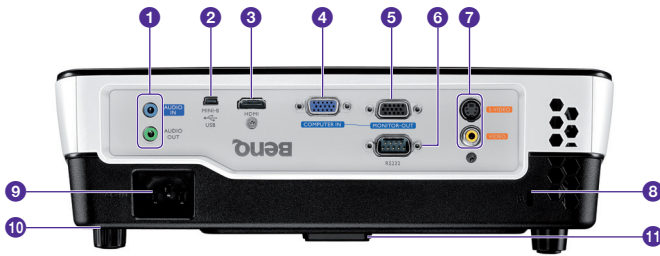

## Dimension

## Input and Output Terminals

- 1 Audio input jack
- 2 Audio output jack
- 3 USB port
- 4 HDMI-input port
- 5 RGB (PC)/Component Video (YPbPr/YCbCr) signal input jack
- 6 RS232 control port
- 7 S-Video input jack
- 8 Video input jack
- 9 Kensington anti-theft lock slot
- 10 AC power jack
- 11 Rear adjuster foot
- 12 Ceiling mount holes