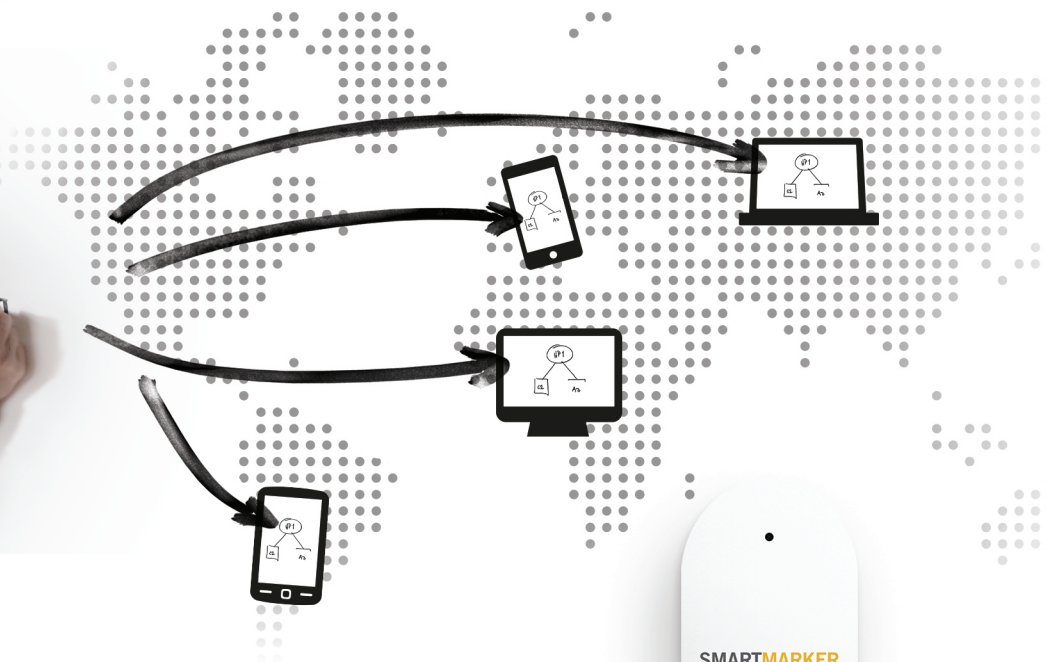

eBeam® SMARTMARKER

Make your surface smart.

Don't let location limit
your communication.

Share all of your written notes

Share your notes in real-time to anywhere
in the world as they are being written.

Even erase and correct your streamed
writing using the large digital eraser.

Portable

Place the sensor on any flat writing surface.
Small and light, you can take it anywhere.

Quick and easy warranty service, just in case
anything goes wrong.

Compatibility with most devices

Use with Android and iOS devices as well
as Mac and Windows computers.

Sync your notes on Evernote, Dropbox
& OneNote.

Compatible with normal
whiteboard markers

Use just about any regular dry erase markers.
Tested compatible markers include Expo dry
erase bullet tip, Legamaster e-board, Sharpie
whiteboard, and Luidia dry-erase.

Wide capture area

Captures an area of up to 16ft x 5ft
(4.8m x 1.5m).

Capture on both sides of the sensor.

Embedded memory

Automatically save everything you write.

Captures 20,000 pages without any other
device connection.